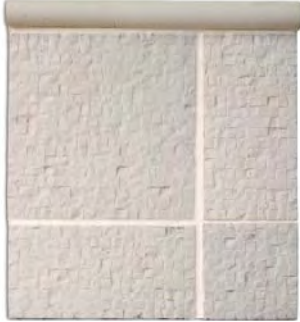

Mosaic, Ottoman