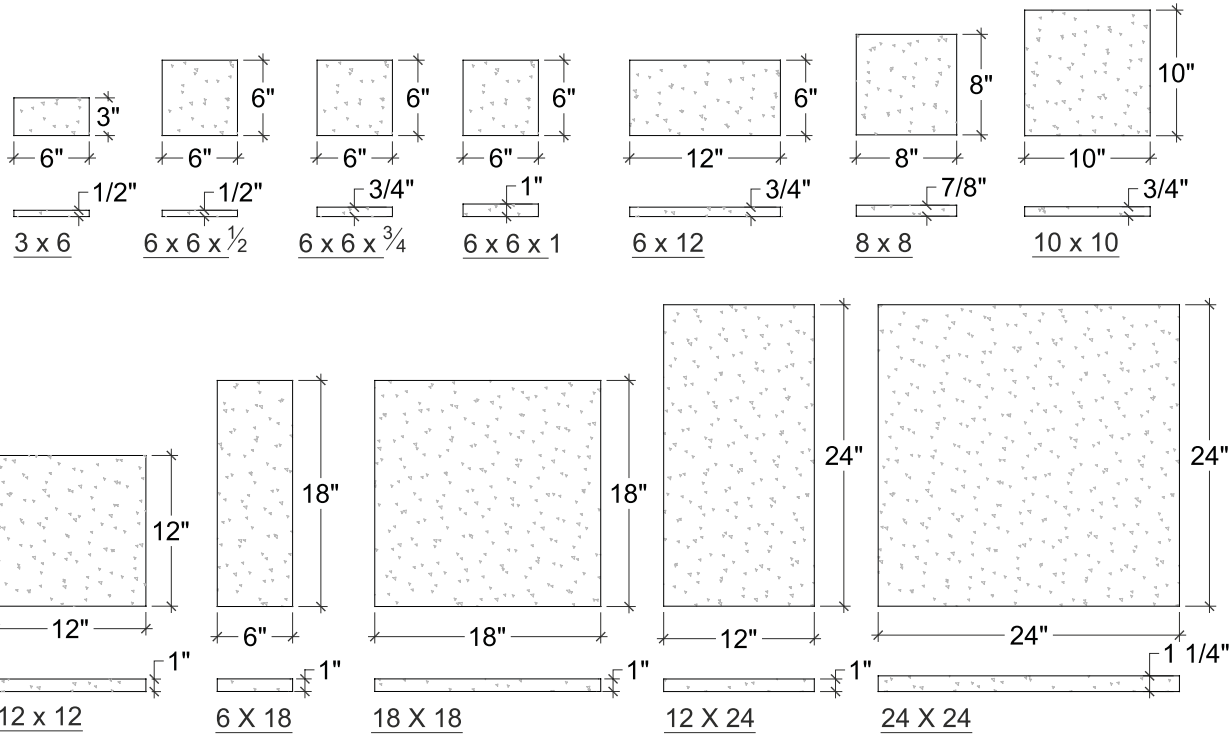

Designs © Sonoma Cast Stone Corp. 2007. All rights reserved.

• DESCRIPTION • FACTS

Pre-cast concrete tile that is truly flat and square. Accurate dimensional tile used widely by designers because the many sizes available to create unlimited patterns.

For photographs, please visit website at:
www.sonomastone.com

Tiles come in Classic Concrete in a mold release finish. As the term implies, tiles are "as is" when released from their molds.

Tiles are not diamond sanded, sealed and waxed. Available as an option. Tiles are currently not available stainless NuCrete™.

Available in 24 standard colors. Custom colors are available. For standard color chart, refer to catalog or visit our website. Samples may be ordered online, or by calling 877-283-2400 x113.

Tiles are unfinished and unsealed. Sealing by installer. Thin-set mortar can be used to level substrate.

CUTSHEETS 061205 / TILES AND PAVERS