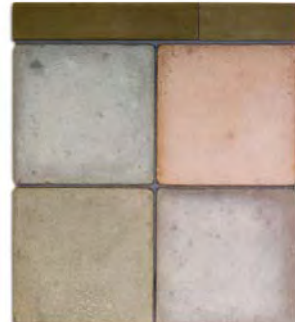

Sonoma Cast Stone is known for its beautiful concrete products as well as inventive designs. The products shown in this booklet range from soft natural earth tones to wild cherry reds and brilliant greens. In texture there are tiles that are glass smooth, and there are some that are rough and rocky. Concrete is also very three dimensional, very sculptural. Concrete allows the soft pillowing curves found in our SoftStone and picks up subtle patterns found in tiles like our BambooStone.

MetalCrete

Metallica Repoussé

SoftStone, Natural

SoftStone, Pebble Beach

BambooForest

BambooStone

WabiSabi

CopperWindows

Mosaic, Ottoman

Mosaic, Urban

TwoTwelve

TruEdge

Treads

Squares

SlickStone

Clouds

CobbleCrete

TraverStone

TumbleTiles

SlateStone

TruEdge in Classic Concrete

Available in 24 Standard Colors,
Custom Color or Color Blends.

Available sizes:

3 x 6 x 1/2", 6 x 6 x .5", 8 x 8 x 7/8", 10 x 10 x 3/4",
12 x 12 x 1", 18x18x1", 24 x 24 x 1 1/4"