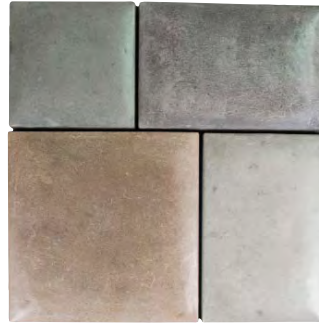

Sonoma Cast Stone is known for its beautiful concrete products as well as inventive designs. The products shown in this booklet range from soft natural earth tones to wild cherry reds and brilliant greens. In texture there are tiles that are glass smooth, and there are some that are rough and rocky. Concrete is also very three dimensional, very sculptural. Concrete allows the soft pillowing curves found in our SoftStone and picks up subtle patterns found in tiles like our BambooStone.

Architects and designers have found new opportunities in painting the walls of homes and commercial projects with our distinctive palette of 24 standard natural and designer colors in our unique selection of field and textured accent tiles. We encourage custom tile requests.

MetalCrete

Metallica Repoussé

SoftStone, Natural

SoftStone, Pebble Beach

BambooForest

BambooStone

WabiSabi

CopperWindows