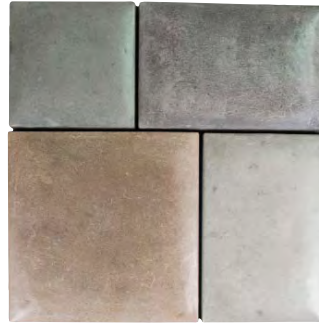

Sonoma Cast Stone is known for its beautiful concrete products as well as inventive designs. The products shown in this booklet range from soft natural earth tones to wild cherry reds and brilliant greens. In texture there are tiles that are glass smooth, and there are some that are rough and rocky. Concrete is also very three dimensional, very sculptural. Concrete allows the soft pillowing curves found in our SoftStone and picks up subtle patterns found in tiles like our BambooStone.

Architects and designers have found new opportunities in painting the walls of homes and commercial projects with our distinctive palette of 24 standard natural and designer colors in our unique selection of field and textured accent tiles. We encourage custom tile requests.

MetalCrete

Metallica Repoussé

SoftStone, Natural

SoftStone, Pebble Beach

BambooForest

BambooStone

WabiSabi

CopperWindows

SLICKSTONE

The original molds for SlickStone were cast on glass. The result is a glass-smooth finish. Available in all 24 standard Classic Concrete colors and in our striking "cloud" patterns. Shower floors of SlickStone may be etched to give a non-slippery surface. SlickStone tiles are made in 6 x 6 x 1/2".