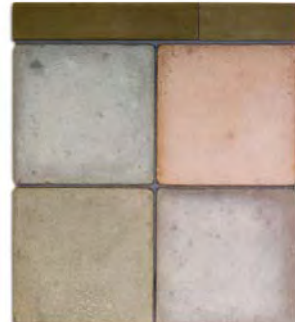

Sonoma Cast Stone is known for its beautiful concrete products as well as inventive designs. The products shown in this booklet range from soft natural earth tones to wild cherry reds and brilliant greens. In texture there are tiles that are glass smooth, and there are some that are rough and rocky. Concrete is also very three dimensional, very sculptural. Concrete allows the soft pillowing curves found in our SoftStone and picks up subtle patterns found in tiles like our BambooStone.

MetalCrete

Metallica Repoussé

SoftStone, Natural

SoftStone, Pebble Beach

BambooForest

BambooStone

WabiSabi

CopperWindows

CobbleCrete

TraverStone

TumbleTiles

SlateStone

SlickStone in Classic Concrete

Available in 24 Standard Colors,
Custom Color or Color Blends.

Available in 6" x 10" x .5"

CLASSIC CONCRETE

SLICKSTONE

The original molds for SlickStone were cast on glass. The result is a glass-smooth finish. Available in all 24 standard Classic Concrete colors and in our striking "cloud" patterns. Shower floors of SlickStone may be etched to give a non-slippery surface. SlickStone tiles are made in 6 x 6 x 1/2".