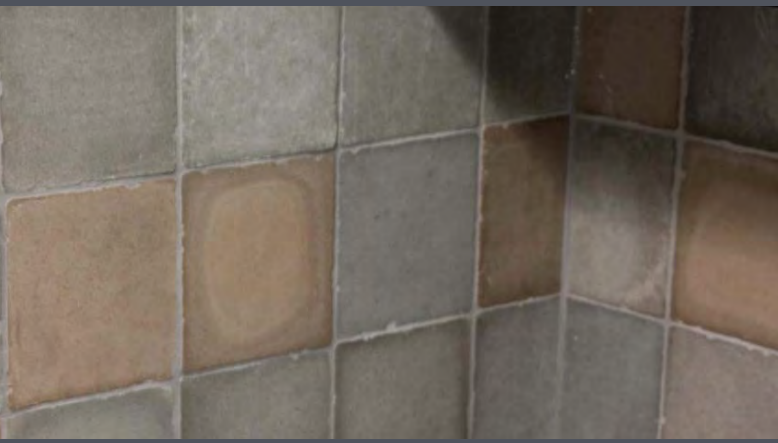

Sonoma Cast Stone is known for its beautiful concrete products as well as inventive designs. The products shown in this booklet range from soft natural earth tones to wild cherry reds and brilliant greens. In texture there are tiles that are glass smooth, and there are some that are rough and rocky. Concrete is also very three dimensional, very sculptural. Concrete allows the soft pillowing curves found in our SoftStone and picks up subtle patterns found in tiles like our BambooStone.

SLICKSTONE

The original molds for SlickStone were cast on glass. The result is a glass-smooth finish. Available in all 24 standard Classic Concrete colors and in our striking "cloud" patterns. Shower floors of SlickStone may be etched to give a non-slippery surface. SlickStone tiles are made in 6 x 6 x 1/2".