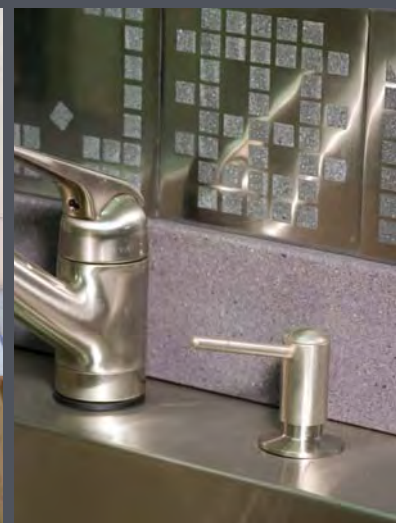

Sonoma Cast Stone is known for its beautiful concrete products as well as inventive designs. The products shown in this booklet range from soft natural earth tones to wild cherry reds and brilliant greens. In texture there are tiles that are glass smooth, and there are some that are rough and rocky. Concrete is also very three dimensional, very sculptural. Concrete allows the soft pillowing curves found in our SoftStone and picks up subtle patterns found in tiles like our BambooStone.