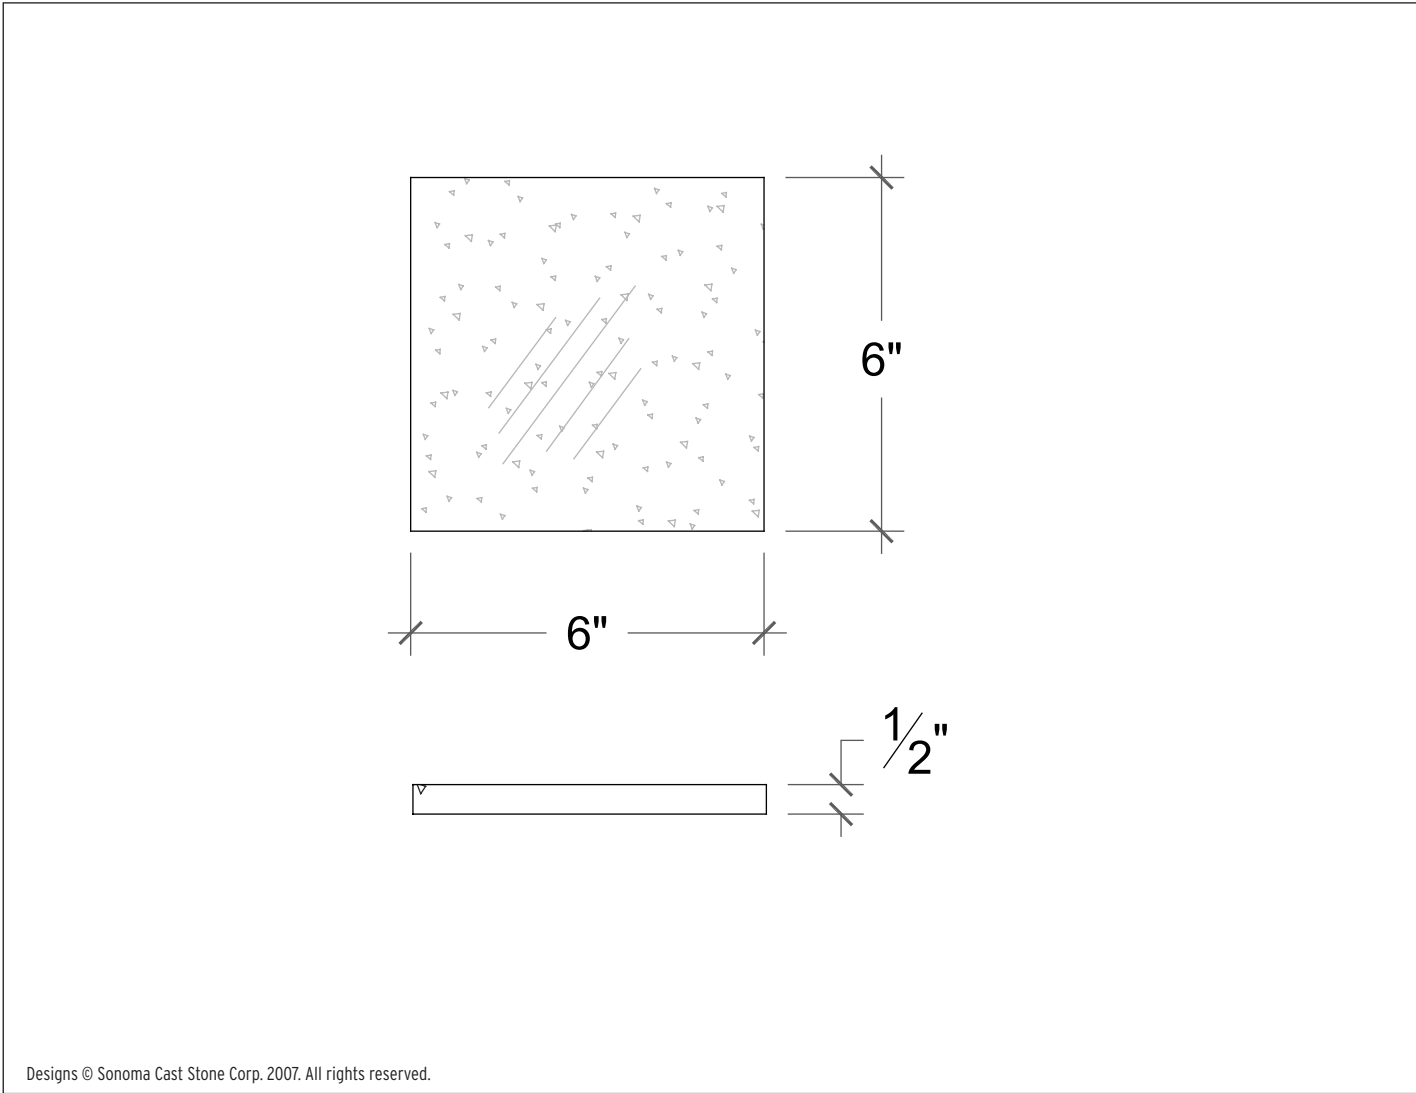

Tile • SlickStone

Designs © Sonoma Cast Stone Corp. 2007. All rights reserved.

• DESCRIPTION • FACTS

Pre-cast concrete tile with smooth, glassy surface.
For photographs, please visit www.sonomastone.com.

Tiles come in Classic Concrete in a mold release finish. As the term implies, tiles are "as is" when released from their molds.

Tiles are not diamond sanded, sealed and waxed. Available as an option. Tiles are currently not available stainless NuCrete™.

Available in 24 standard colors. Custom colors are available. For standard color chart, refer to catalog or visit our website. Samples may be ordered online, or by calling 877-283-2400 x113.

Tiles are unfinished and unsealed. Sealing by installer. Thin-set mortar can be used to level substrate.

CUTSHEETS 061205 / TILES AND PAVERS