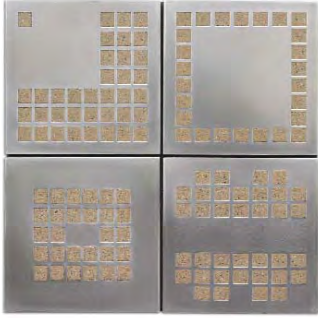

BambooForest

MetalCrete