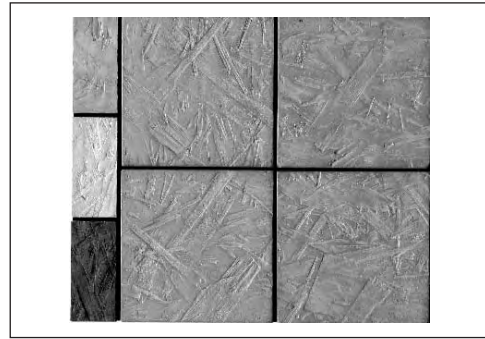

CUTSHEET

SONOMA CAST STONE CORPORATION
Makers of NuCrete™, The World's Only Stainless Concrete
877.283.2400 www.sonomastone.com

For more product info, or to
download replacement forms,
see: www.sonomastone.com

Tile • BambooStone