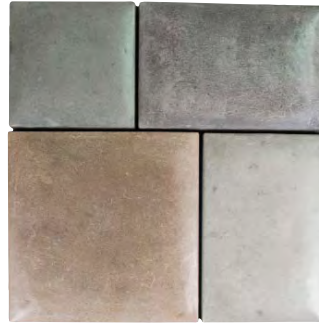

# TILES & PAVERS

Sonoma Cast Stone is known for its beautiful concrete products as well as inventive designs. The products shown in this booklet range from soft natural earth tones to wild cherry reds and brilliant greens. In texture there are tiles that are glass smooth, and there are some that are rough and rocky. Concrete is also very three dimensional, very sculptural. Concrete allows the soft pillowing curves found in our SoftStone and picks up subtle patterns found in tiles like our BambooStone.

Architects and designers have found new opportunities in painting the walls of homes and commercial projects with our distinctive palette of 24 standard natural and designer colors in our unique selection of field and textured accent tiles. We encourage custom tile requests.

MetalCrete

Metallica Repoussé

SoftStone, Natural

SoftStone, Pebble Beach

BambooForest

BambooStone

WabiSabi

CopperWindows