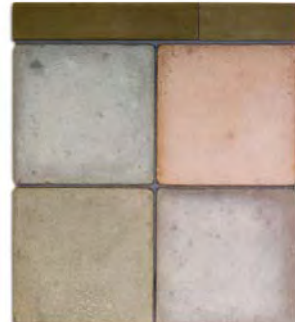

# TILES & PAVERS

Sonoma Cast Stone is known for its beautiful concrete products as well as inventive designs. The products shown in this booklet range from soft natural earth tones to wild cherry reds and brilliant greens. In texture there are tiles that are glass smooth, and there are some that are rough and rocky. Concrete is also very three dimensional, very sculptural. Concrete allows the soft pillowing curves found in our SoftStone and picks up subtle patterns found in tiles like our BambooStone.

MetalCrete

Metallica Repoussé

SoftStone, Natural

SoftStone, Pebble Beach

BambooForest

BambooStone

WabiSabi

CopperWindows

CobbleCrete

TraverStone

TumbleTiles

SlateStone

## BambooStone in Classic Concrete

Available in 24 Standard Colors,  
Custom Color or Color Blends.

Available in 6" x 6" x .5"

CLASSIC CONCRETE