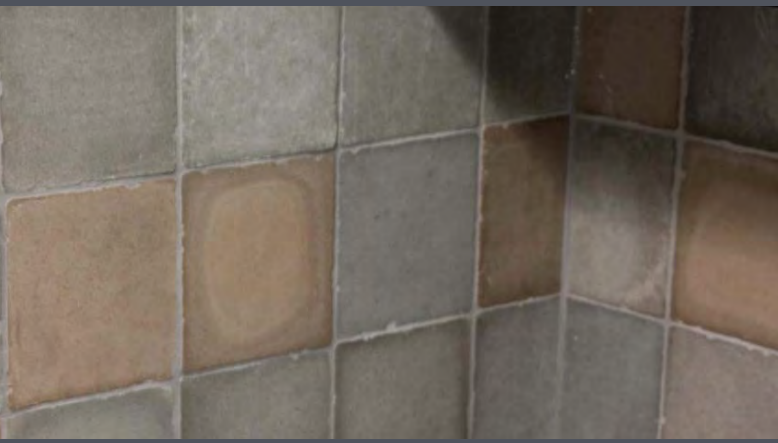

# TILES & PAVERS

Sonoma Cast Stone is known for its beautiful concrete products as well as inventive designs. The products shown in this booklet range from soft natural earth tones to wild cherry reds and brilliant greens. In texture there are tiles that are glass smooth, and there are some that are rough and rocky. Concrete is also very three dimensional, very sculptural. Concrete allows the soft pillowing curves found in our SoftStone and picks up subtle patterns found in tiles like our BambooStone.