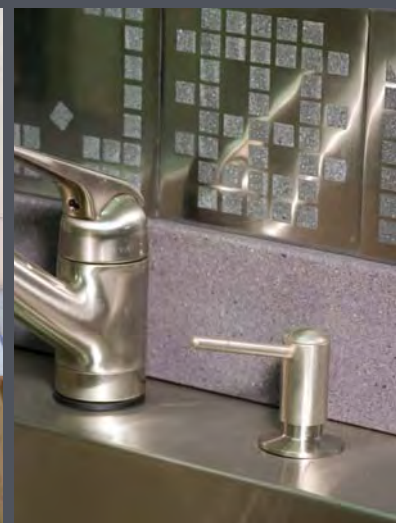

# TILES & PAVERS

Sonoma Cast Stone is known for its beautiful concrete products as well as inventive designs. The products shown in this booklet range from soft natural earth tones to wild cherry reds and brilliant greens. In texture there are tiles that are glass smooth, and there are some that are rough and rocky. Concrete is also very three dimensional, very sculptural. Concrete allows the soft pillowing curves found in our SoftStone and picks up subtle patterns found in tiles like our BambooStone.