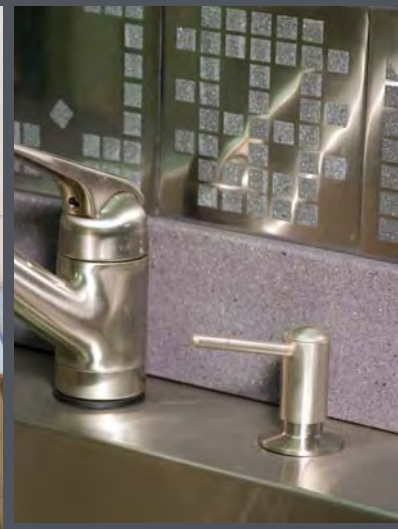

Sonoma Cast Stone is known for its beautiful concrete products as well as inventive designs. The products shown in this booklet range from soft natural earth tones to wild cherry reds and brilliant greens. In texture there are tiles that are glass smooth, and there are some that are rough and rocky. Concrete is also very three dimensional, very sculptural. Concrete allows the soft pillowing curves found in our SoftStone and picks up subtle patterns found in tiles like our BambooStone.