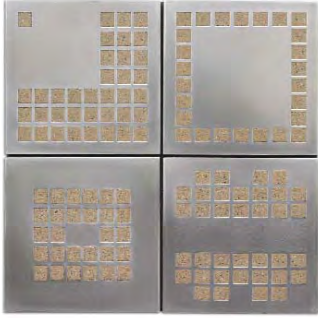

MetalCrete