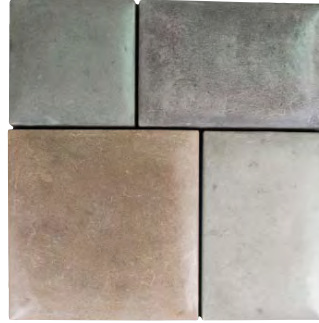

Sonoma Cast Stone is known for its beautiful concrete products as well as inventive designs. The products shown in this booklet range from soft natural earth tones to wild cherry reds and brilliant greens. In texture there are tiles that are glass smooth, and there are some that are rough and rocky. Concrete is also very three dimensional, very sculptural. Concrete allows the soft pillowing curves found in our SoftStone and picks up subtle patterns found in tiles like our BambooStone.

Architects and designers have found new opportunities in painting the walls of homes and commercial projects with our distinctive palette of 24 standard natural and designer colors in our unique selection of field and textured accent tiles. We encourage custom tile requests.

MetalCrete

Metallica Repoussé

SoftStone, Natural

SoftStone, Pebble Beach

BambooForest

BambooStone

WabiSabi

CopperWindows