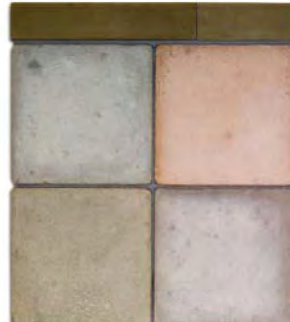

Sonoma Cast Stone is known for its beautiful concrete products as well as inventive designs. The products shown in this booklet range from soft natural earth tones to wild cherry reds and brilliant greens. In texture there are tiles that are glass smooth, and there are some that are rough and rocky. Concrete is also very three dimensional, very sculptural. Concrete allows the soft pillowing curves found in our SoftStone and picks up subtle patterns found in tiles like our BambooStone.

MetalCrete

Metallica Repoussé

SoftStone, Natural

SoftStone, Pebble Beach

BambooForest

BambooStone

WabiSabi

CopperWindows

Mosaic, Ottoman

Mosaic, Urban

TwoTwelve

TruEdge

Treads

Squares

SlickStone

Clouds

CobbleCrete

TraverStone

TumbleTiles

SlateStone

BambooForest in Classic Concrete

Available in 24 Standard Colors,
Custom Color or Color Blends.

Available in 6" x 10" x .5"

CLASSIC CONCRETE