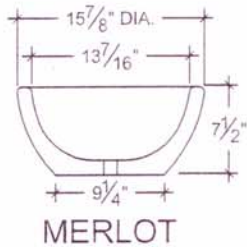

# VESSEL SINK INVENTORY

STANDARD SIZES – OLD COLORS

\$250 EA. PLUS SHIPPING

GOING, GOING, ALMOST GONE.....

Steel = 2    Sky = 4  
 Cloud = 2    Earth = 1  
 Leaf = 1    Sand = 0  
 Maize = 0    Adobe = 0

Steel = 0    Sky = 2  
 Cloud = 0    Earth = 1  
 Leaf = 0    Sand = 1  
 Maize = 2    Adobe = 0

Steel = 2    Sky = 3  
 Cloud = 0    Earth = 0  
 Leaf = 0    Sand = 0  
 Maize = 0    Adobe = 2

Steel = 2    Sky = 0  
 Cloud = 1    Earth = 0  
 Leaf = 0    Sand = 3  
 Maize = 0    Adobe = 0

Steel = 1    Sky = 2  
 Cloud = 3    Earth = 0  
 Leaf = 3    Sand = 1  
 Maize = 0    Adobe = 1