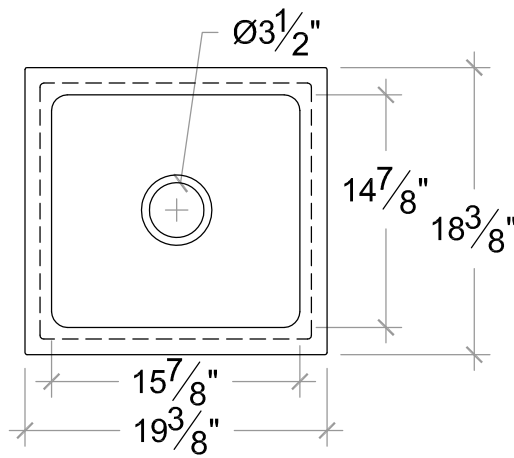

133 COPELAND STREET
707-283-1888

SONOMA CAST STONE
CORPORATION

PETALUMA, CA 94952
FAX 707-283-1899

PREPINSKS AS UNDERMOUNT, RECTANGULAR

VERSION 8/10

FS-1612-9

FS-1613