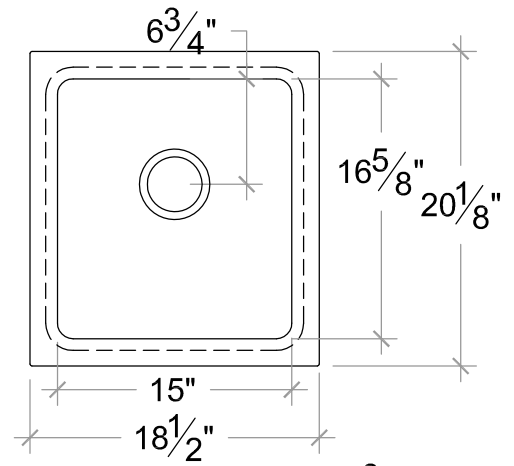

FSDLX-1615-OD