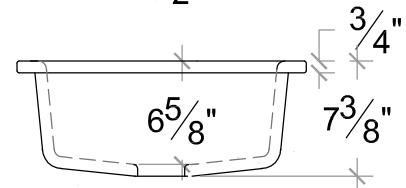

FSDLX-1615-OD