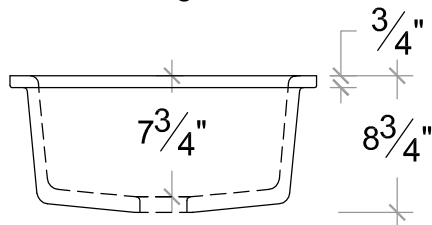

FSDLX-1516