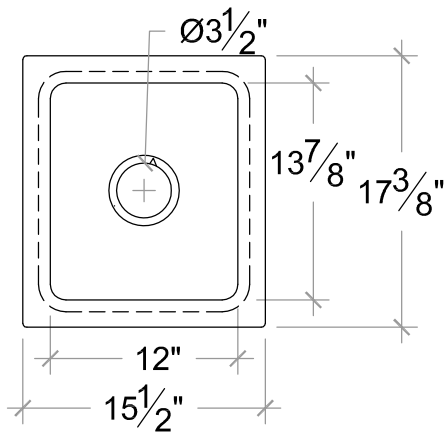

133 COPELAND STREET
707-283-1888

SONOMA CAST STONE
CORPORATION

PETALUMA, CA 94952
FAX 707-283-1899

PREPINSKS AS UNDERMOUNT, RECTANGULAR

VERSION 8/10

FS-1412

FS-1612-9

FS-1613