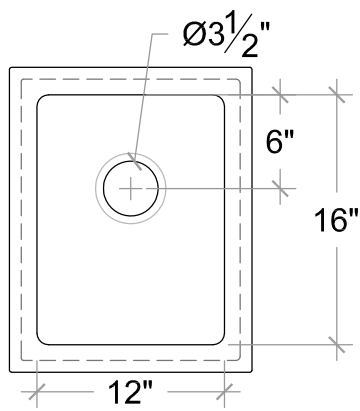

133 COPELAND STREET
707-283-1888

SONOMA CAST STONE
CORPORATION

PETALUMA, CA 94952
FAX 707-283-1899

PREPINSKS AS UNDERMOUNT, RECTANGULAR

VERSION 8/10

FS-1412

FS-1612-9

FS-1613