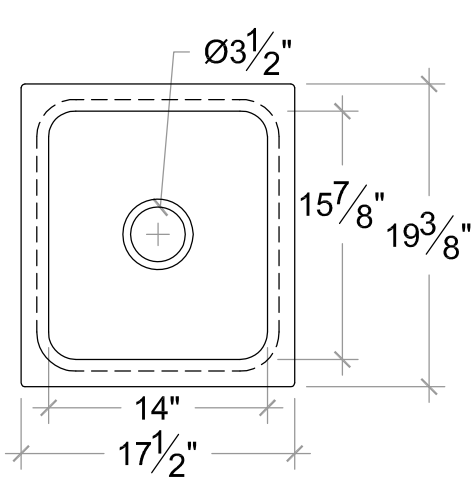

133 COPELAND STREET
707-283-1888

SONOMA CAST STONE
CORPORATION

PETALUMA, CA 94952
FAX 707-283-1899

PREPINSKS AS UNDERMOUNT, RECTANGULAR

VERSION 8/10

FS-1412

FS-1612-9

FS-1613