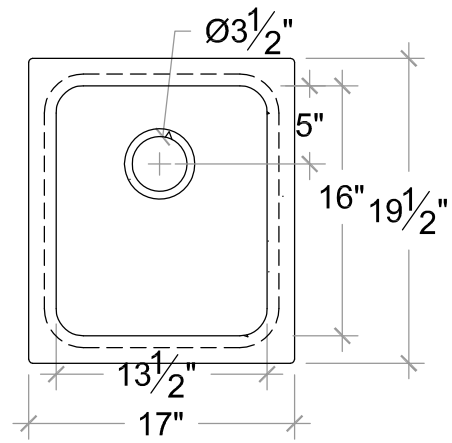

133 COPELAND STREET
707-283-1888

SONOMA CAST STONE
CORPORATION

PETALUMA, CA 94952
FAX 707-283-1899

PREPINSKS AS UNDERMOUNT, RECTANGULAR

VERSION 8/10

FS-1412

FS-1612-9

FS-1613