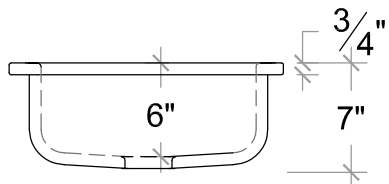

133 COPELAND STREET
707-283-1888

SONOMA CAST STONE
CORPORATION

PETALUMA, CA 94952
FAX 707-283-1899

PREPINSKS AS UNDERMOUNT, RECTANGULAR

VERSION 8/10

FS-1412

FS-1612-9

FS-1613