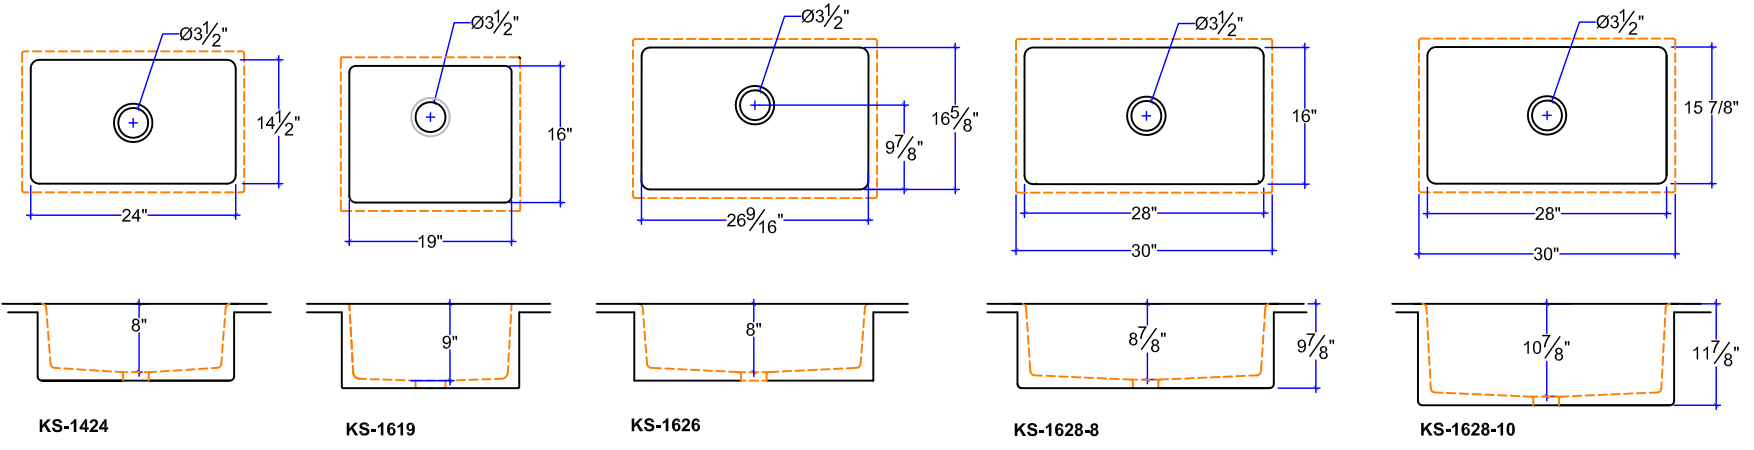

SONOMA CAST STONE CORPORATION
 133 COPELAND STREET PETALUMA, CA 94952
 707-283-1888
 FAX 707-283-1899

SINGLE BOWL INTEGRAL KITCHEN SINKS
 VERSION : 11/21/2013

SONOMA CAST STONE CORPORATION
 133 COPELAND STREET PETALUMA, CA 94952
 707-283-1888
 FAX 707-283-1899

DOUBLE BOWL INTEGRAL KITCHEN SINKS
 VERSION : 11/21/2013