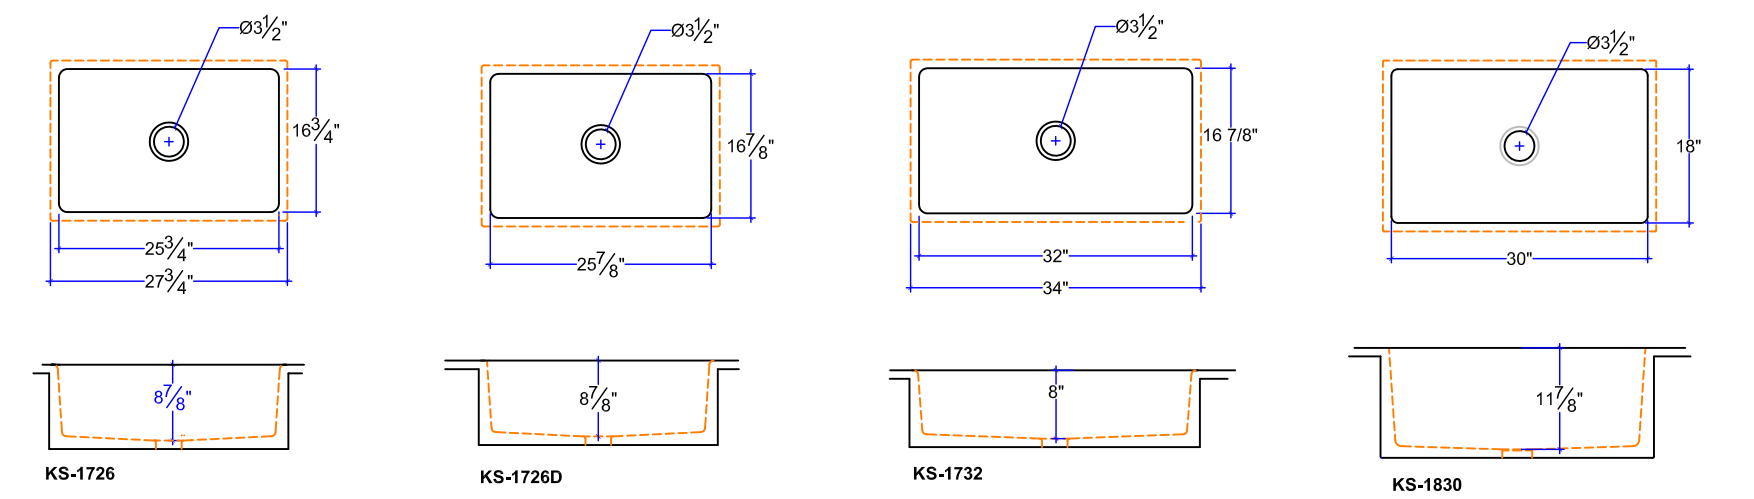

SONOMA CAST STONE CORPORATION
 133 COPELAND STREET PETALUMA, CA 94952
 707-283-1888
 FAX 707-283-1899

SINGLE BOWL INTEGRAL KITCHEN SINKS
 VERSION : 11/21/2013

SONOMA CAST STONE CORPORATION
 133 COPELAND STREET PETALUMA, CA 94952
 707-283-1888
 FAX 707-283-1899

DOUBLE BOWL INTEGRAL KITCHEN SINKS
 VERSION : 11/21/2013