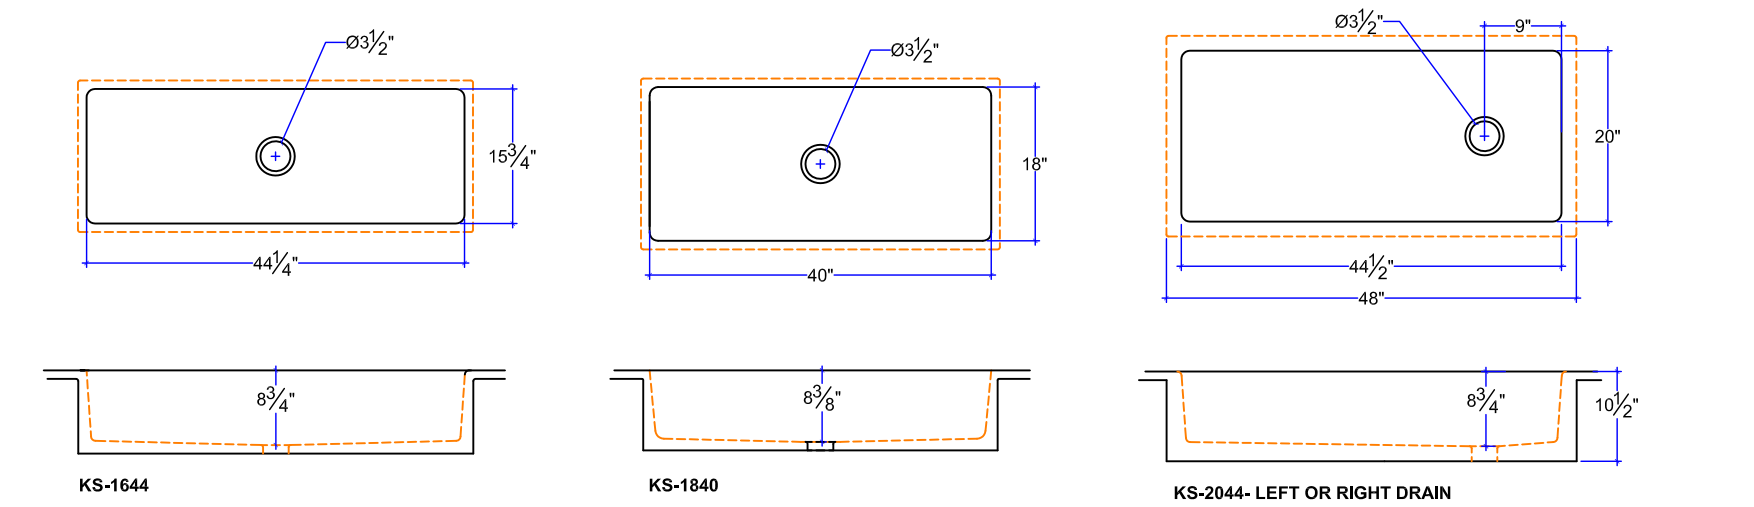

SONOMA CAST STONE CORPORATION
 133 COPELAND STREET PETALUMA, CA 94952
 707-283-1888
 FAX 707-283-1899

SINGLE BOWL INTEGRAL KITCHEN SINKS
 VERSION : 11/21/2013

SONOMA CAST STONE CORPORATION
 133 COPELAND STREET PETALUMA, CA 94952
 707-283-1888
 FAX 707-283-1899

DOUBLE BOWL INTEGRAL KITCHEN SINKS
 VERSION : 11/21/2013